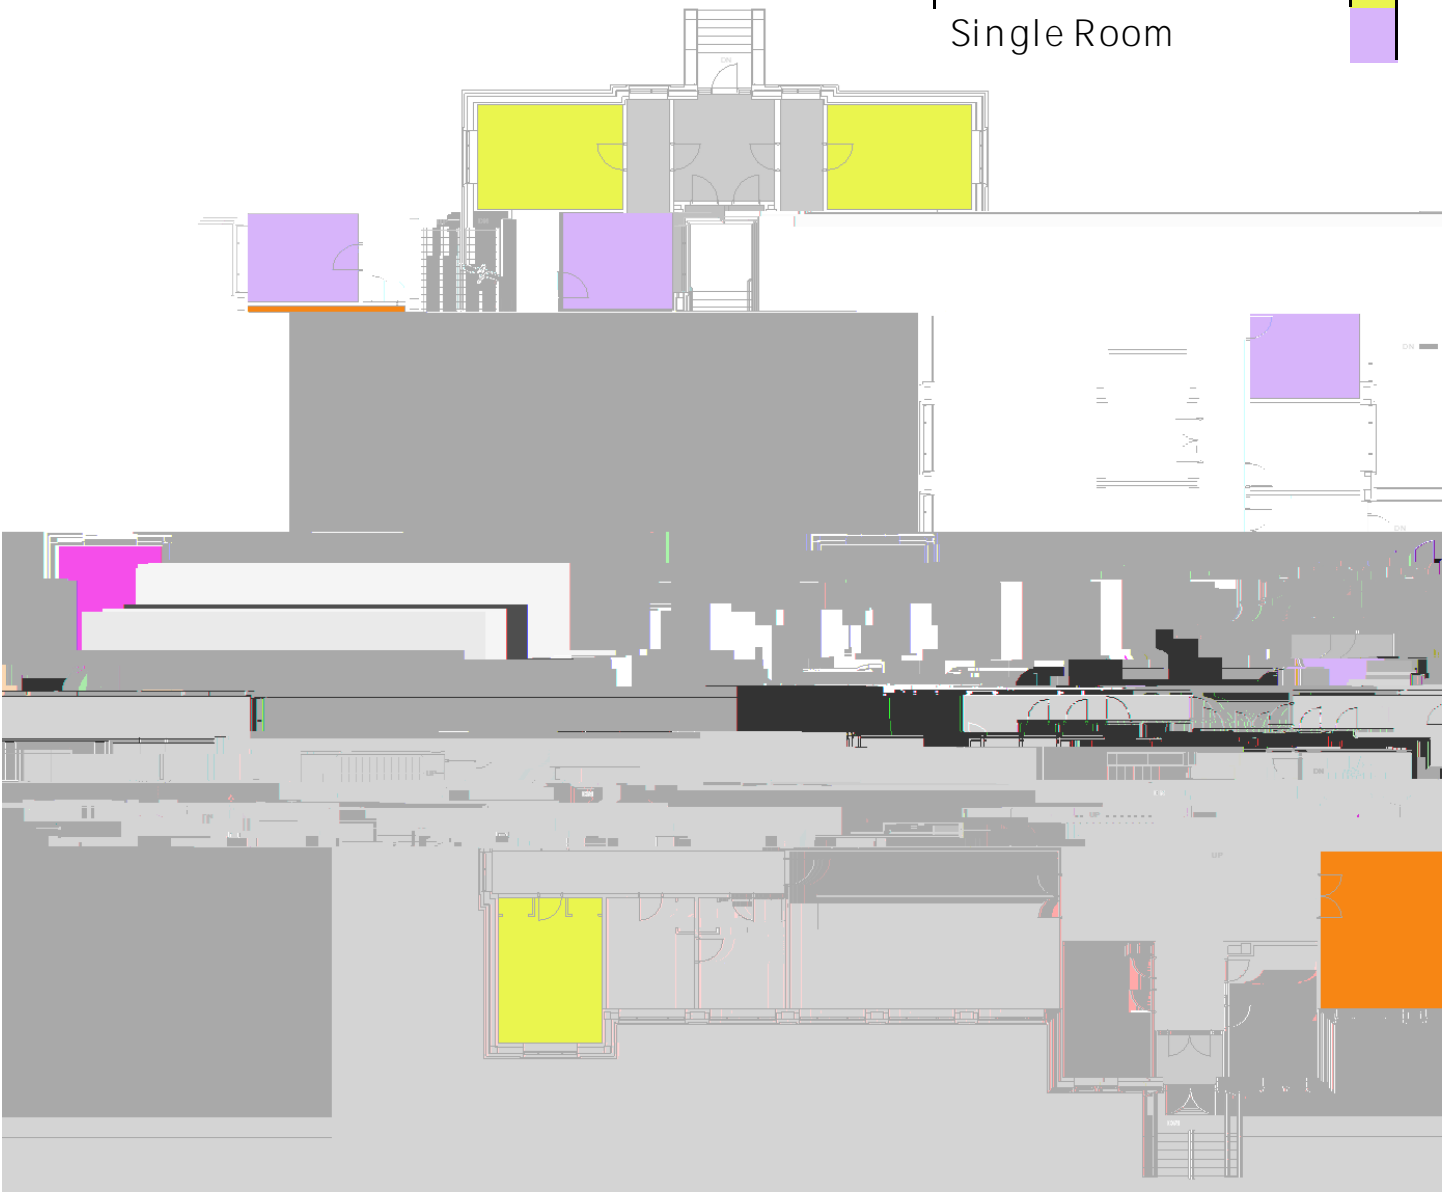

# Residence Floor Plans

# Chown Hall – Ground Floor

- Washrooms
- Quad Room
- Triple Room
- Double Room
- Single Room

# Chown Hall – 1st Floor

Washrooms	Black
Double Room	Yellow
Single Room	Purple